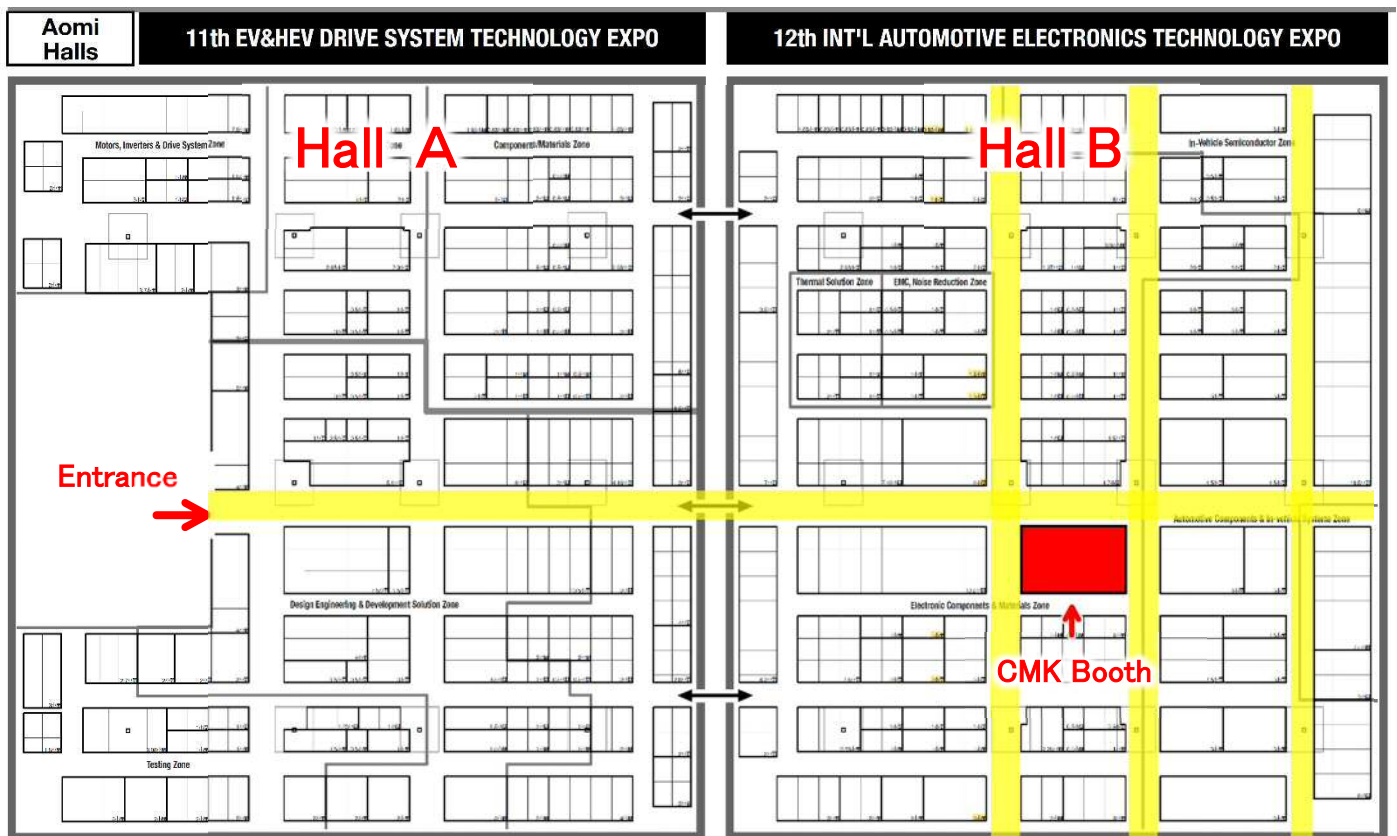

AUTOMOTIVE WORLD 2020

Guide to Exhibition

D a t e s : January 15 (Wed) – 17 (Fri), 2020
10:00–18:00 (last day until 17:00)

CMK booth: Tokyo Big Sight **AOMI Exhibition Hall**
(Booth No.) A18–26

Our CMK will exhibit various PCBs and Technologies for **ADAS** or **IoT** products.
We'll be waiting for your visit sincerely.

This time the nearest station has changed.
Please be careful when you visit.
Please see the next page.

【 Access to the venue 】

【 AOMI Exhibition Hall 】

Our booth is in Hall B on the back side.
 (Booth number) A18-26