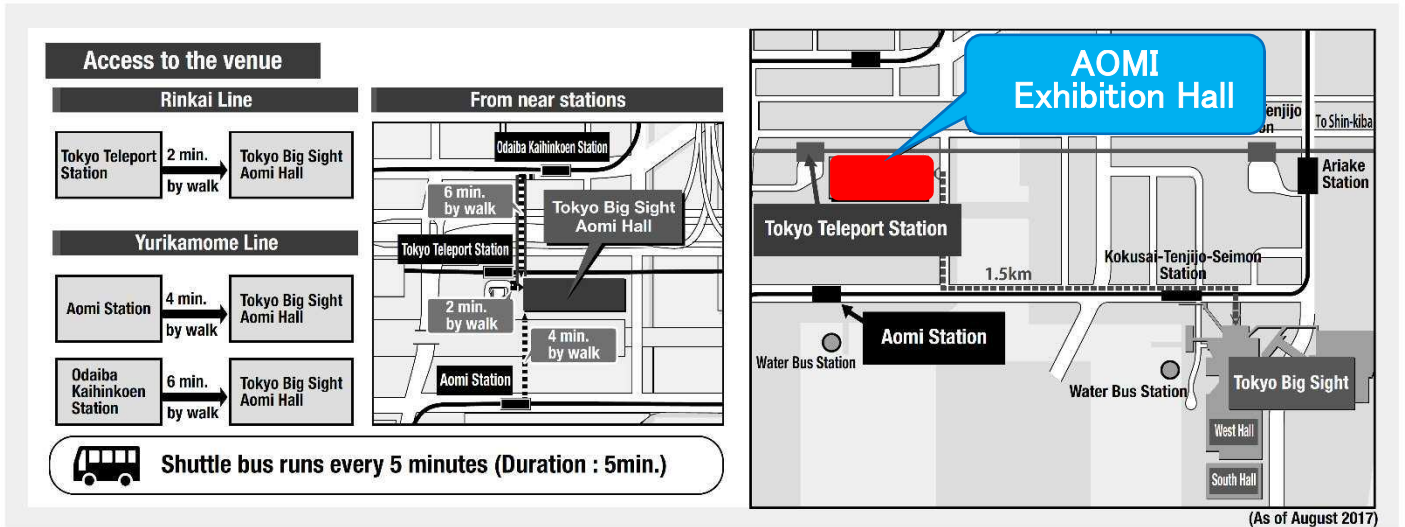

AUTOMOTIVE WORLD 2020

Guide to Exhibition

D a t e s : January 15 (Wed) – 17 (Fri), 2020
10:00–18:00 (last day until 17:00)

CMK booth: Tokyo Big Sight **AOMI Exhibition Hall**
(Booth No.) A18–26

Our CMK will exhibit various PCBs and Technologies for **ADAS** or **IoT** products.
We'll be waiting for your visit sincerely.

This time the nearest station has changed.
Please be careful when you visit.
Please see the next page.

【 Access to the venue 】

【 AOMI Exhibition Hall 】

Our booth is in Hall B on the back side.
 (Booth number) A18-26